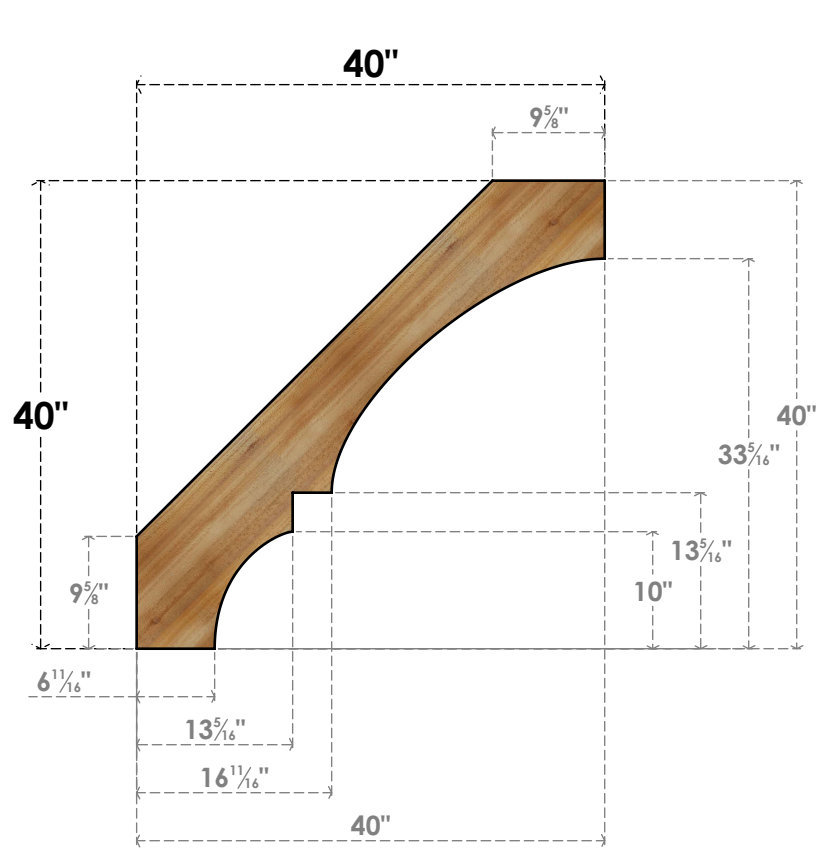

BRC06X40X40BOA00RWR

6"W X 40"D X 40"H BALBOA ROUGH SAWN BRACE, WESTERN RED CEDAR

SIDE

FRONT

EKENA MILLWORK
 2300 WEST MAIN ST.
 CLARKSVILLE, TX 75426
 TOLL FREE: 866-607-0453
 WWW.EKENAMILLWORK.COM

NOTES

1. INSTALLATION TO BE COMPLETED IN ACCORDANCE WITH MANUFACTURER'S SPECIFICATIONS.
2. DRAWING MAY NOT BE TO SCALE
3. THIS DRAWING IS INTENDED FOR DESIGN AND PLANNING PURPOSES ONLY.
4. ALL INFORMATION CONTAINED HEREIN WAS CURRENT AT THE TIME OF DEVELOPMENT BUT MUST BE REVIEWED AND APPROVED BY THE PRODUCT MANUFACTURER TO BE CONSIDERED ACCURATE.
5. PRODUCTS ARE NOT KILN DRIED. THIS ITEM IS UNIQUE AND WILL CONTAIN THE NATURAL VARIATIONS THAT THE WOOD SPECIES OFFERS. THIS MAY RESULT IN VARIATIONS UP TO 1/4"